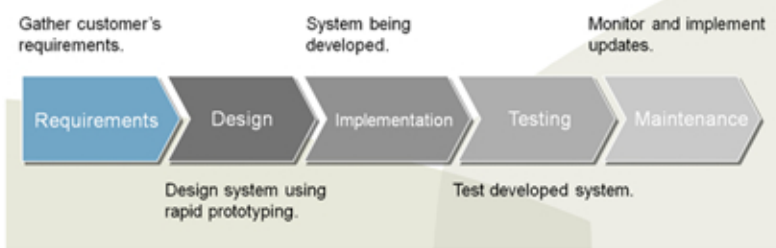

Development Strategies

Stages of Development